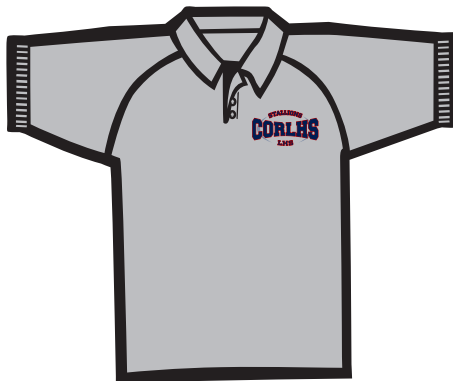

Golf Shirt

- -Price $15.00
- -50% cotton / 50% polyester 5.6 ounce jersey fabric
- -Two button placket with fashion collar
- -Set-in sleeves, ribbed cuffs, and hemmed bottom
- -Shirt color: Sport Grey
- -Screen Print colors: Navy & Cardinal